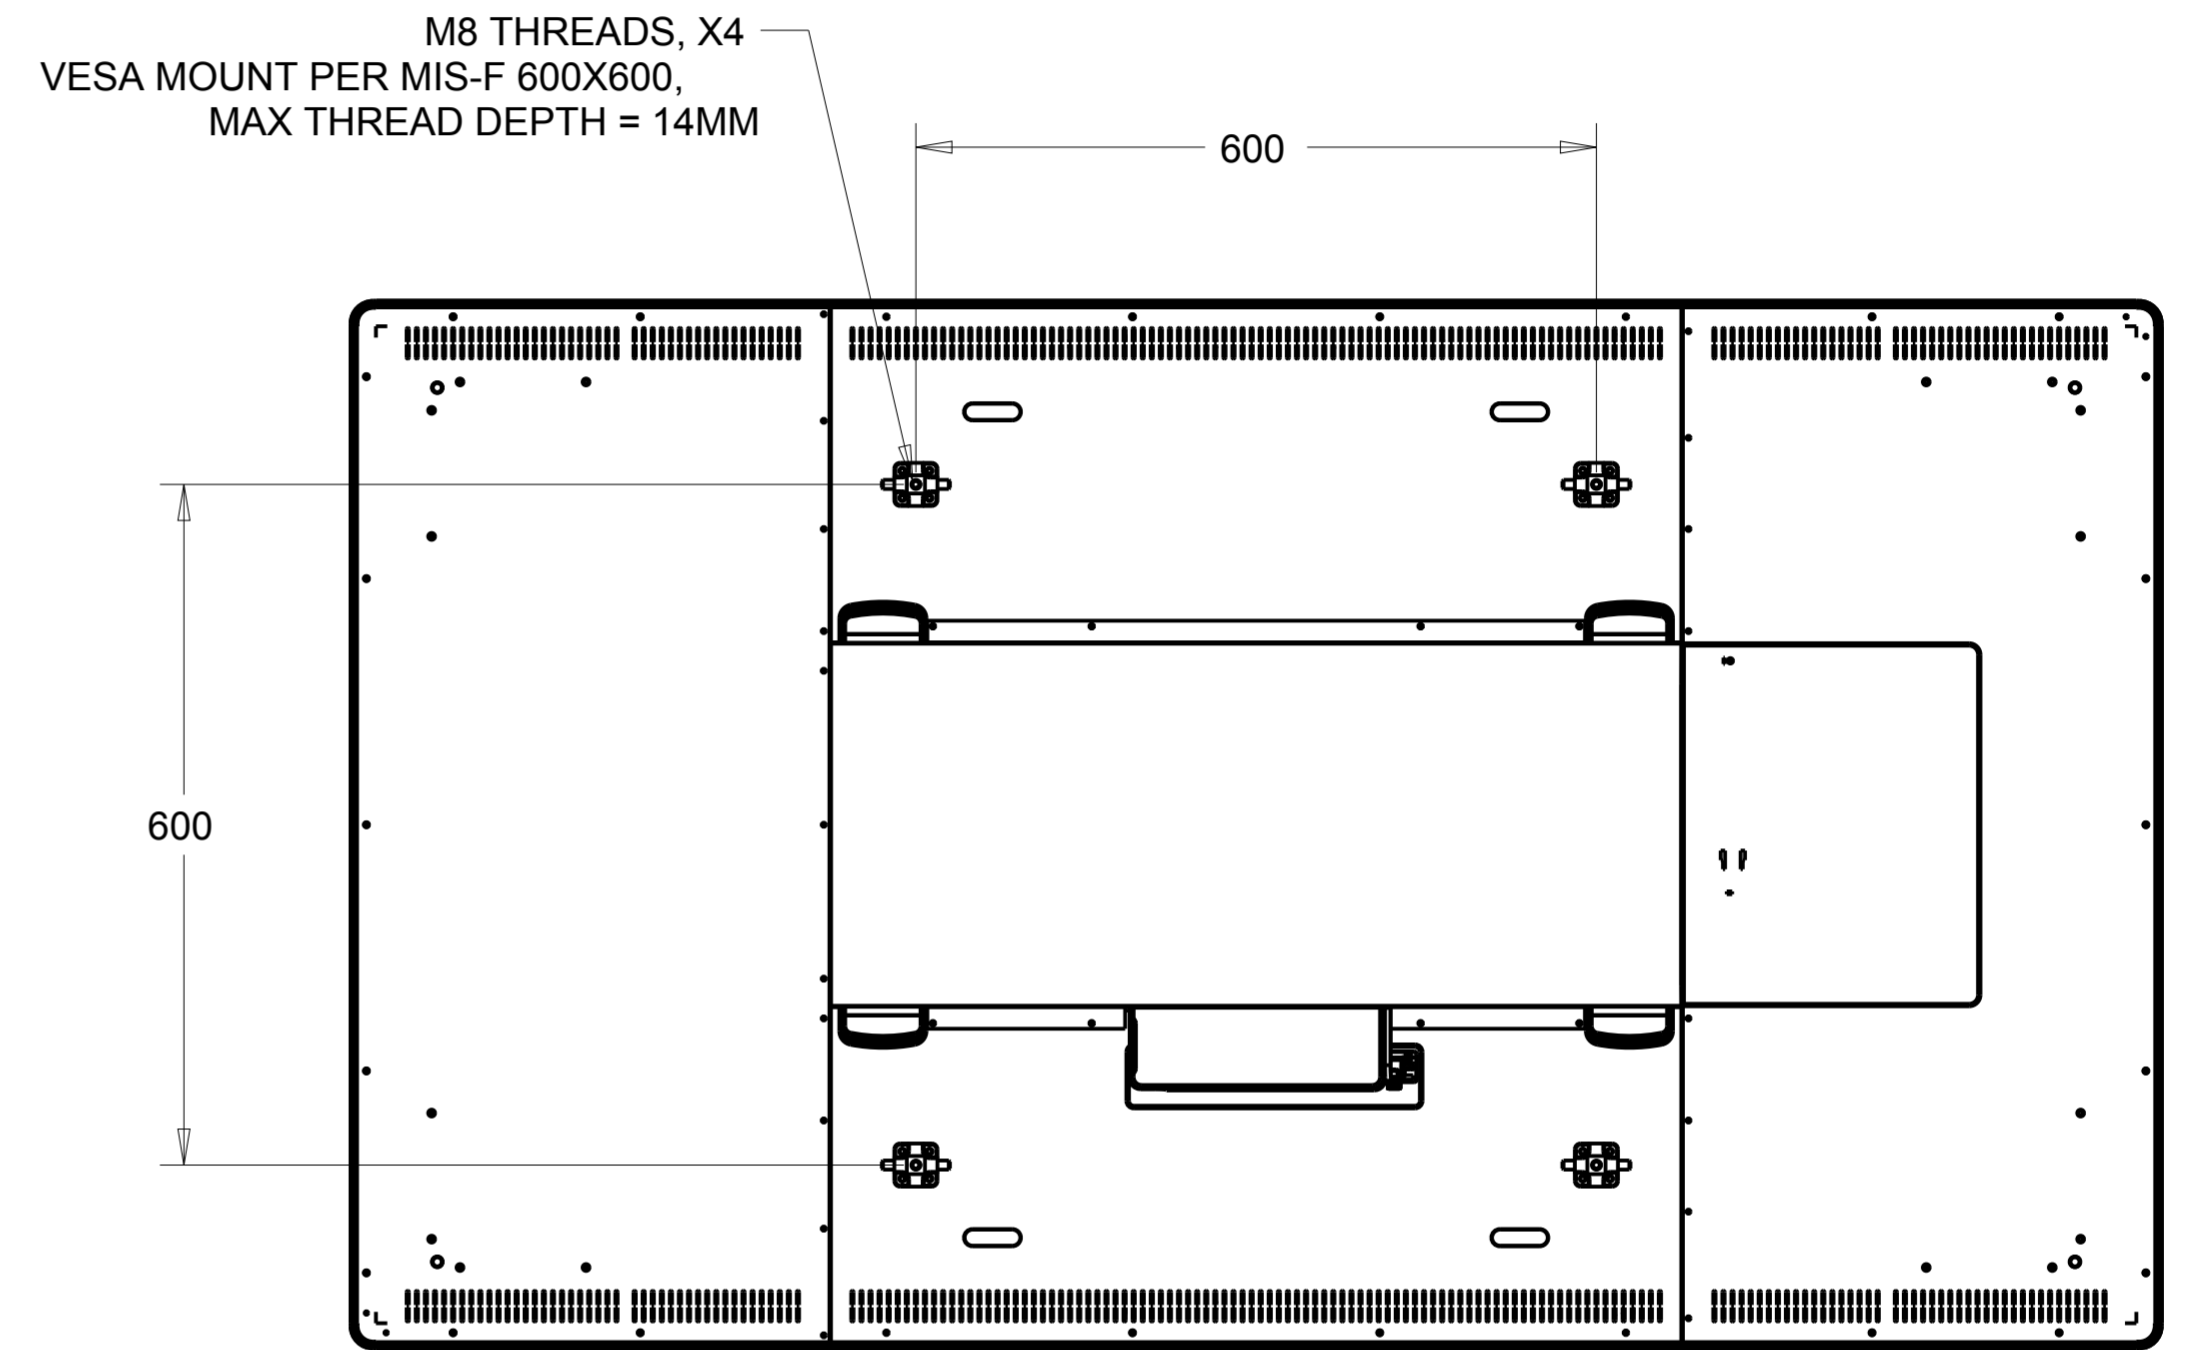

DIMENSIONAL DRAWING: 7001LT

LANDSCAPE ORIENTATION

PORTRAIT ORIENTATION  
(COMPUTER MODULE BAY MUST BE ON TOP)

# OPTIONAL WALLMOUNT KIT P/N: E000802