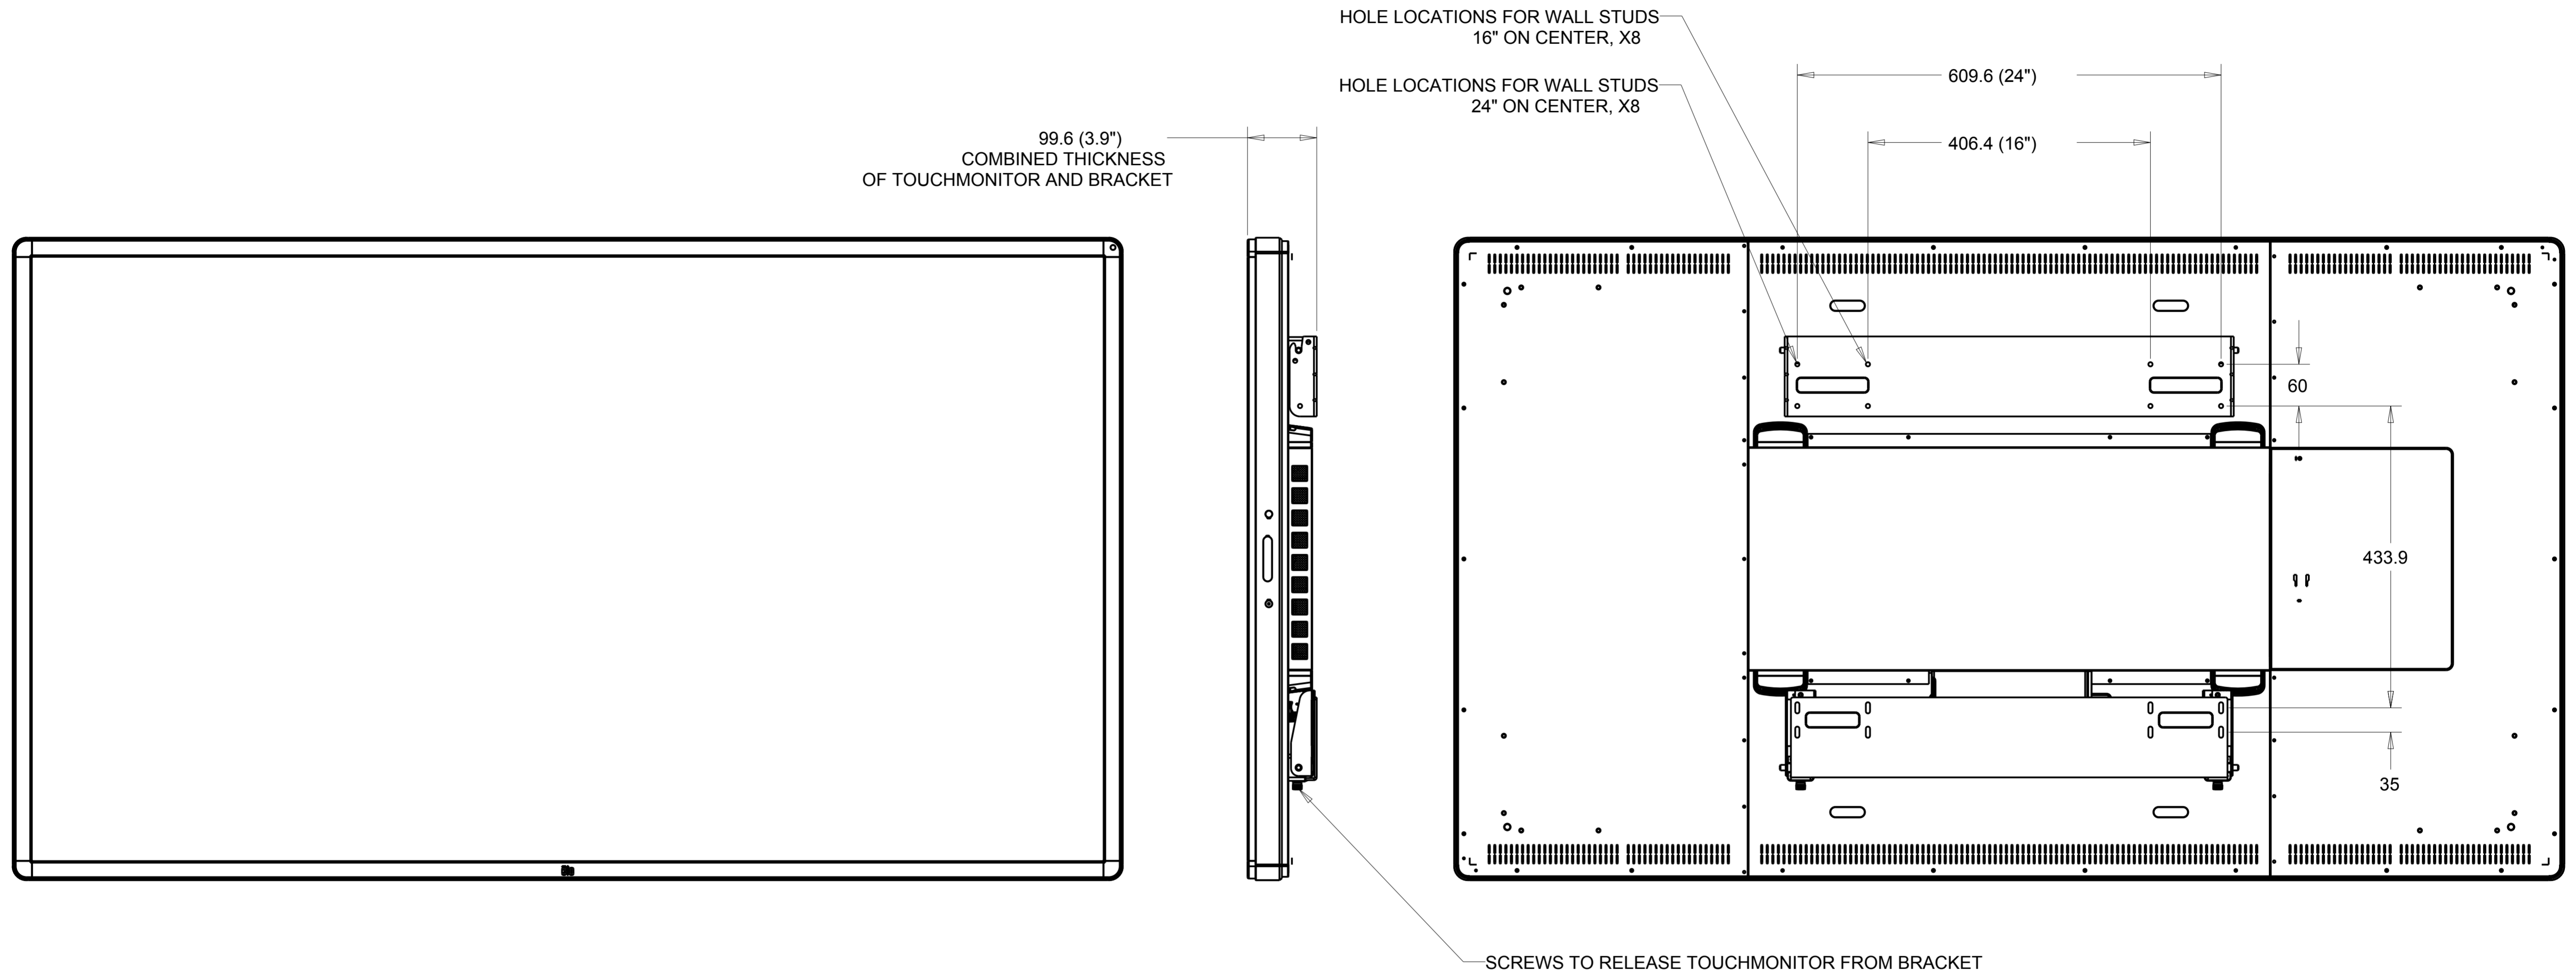

DIMENSIONAL DRAWING: 7001LT

LANDSCAPE ORIENTATION

PORTRAIT ORIENTATION  
(COMPUTER MODULE BAY MUST BE ON TOP)

# OPTIONAL WALLMOUNT KIT P/N: E000802