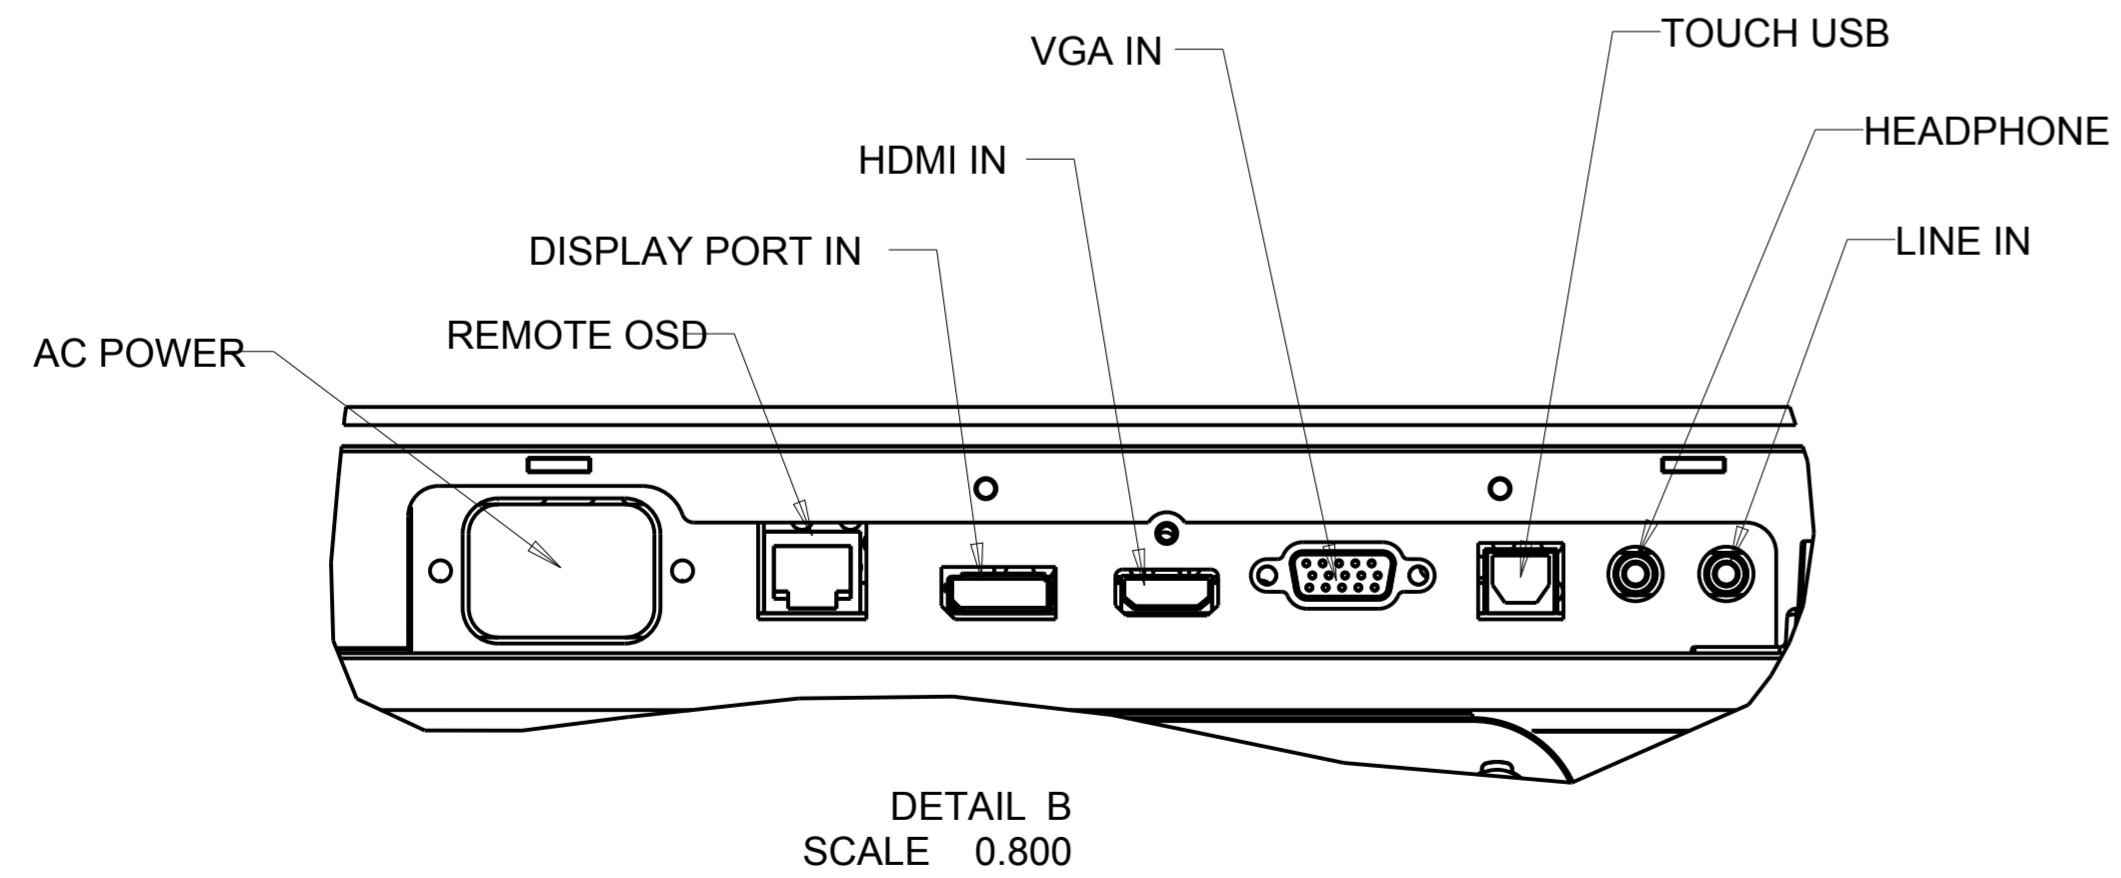

DIMENSIONAL DRAWING: 7001LT

LANDSCAPE ORIENTATION

PORTRAIT ORIENTATION  
(COMPUTER MODULE BAY MUST BE ON TOP)

# OPTIONAL WALLMOUNT KIT P/N: E000802