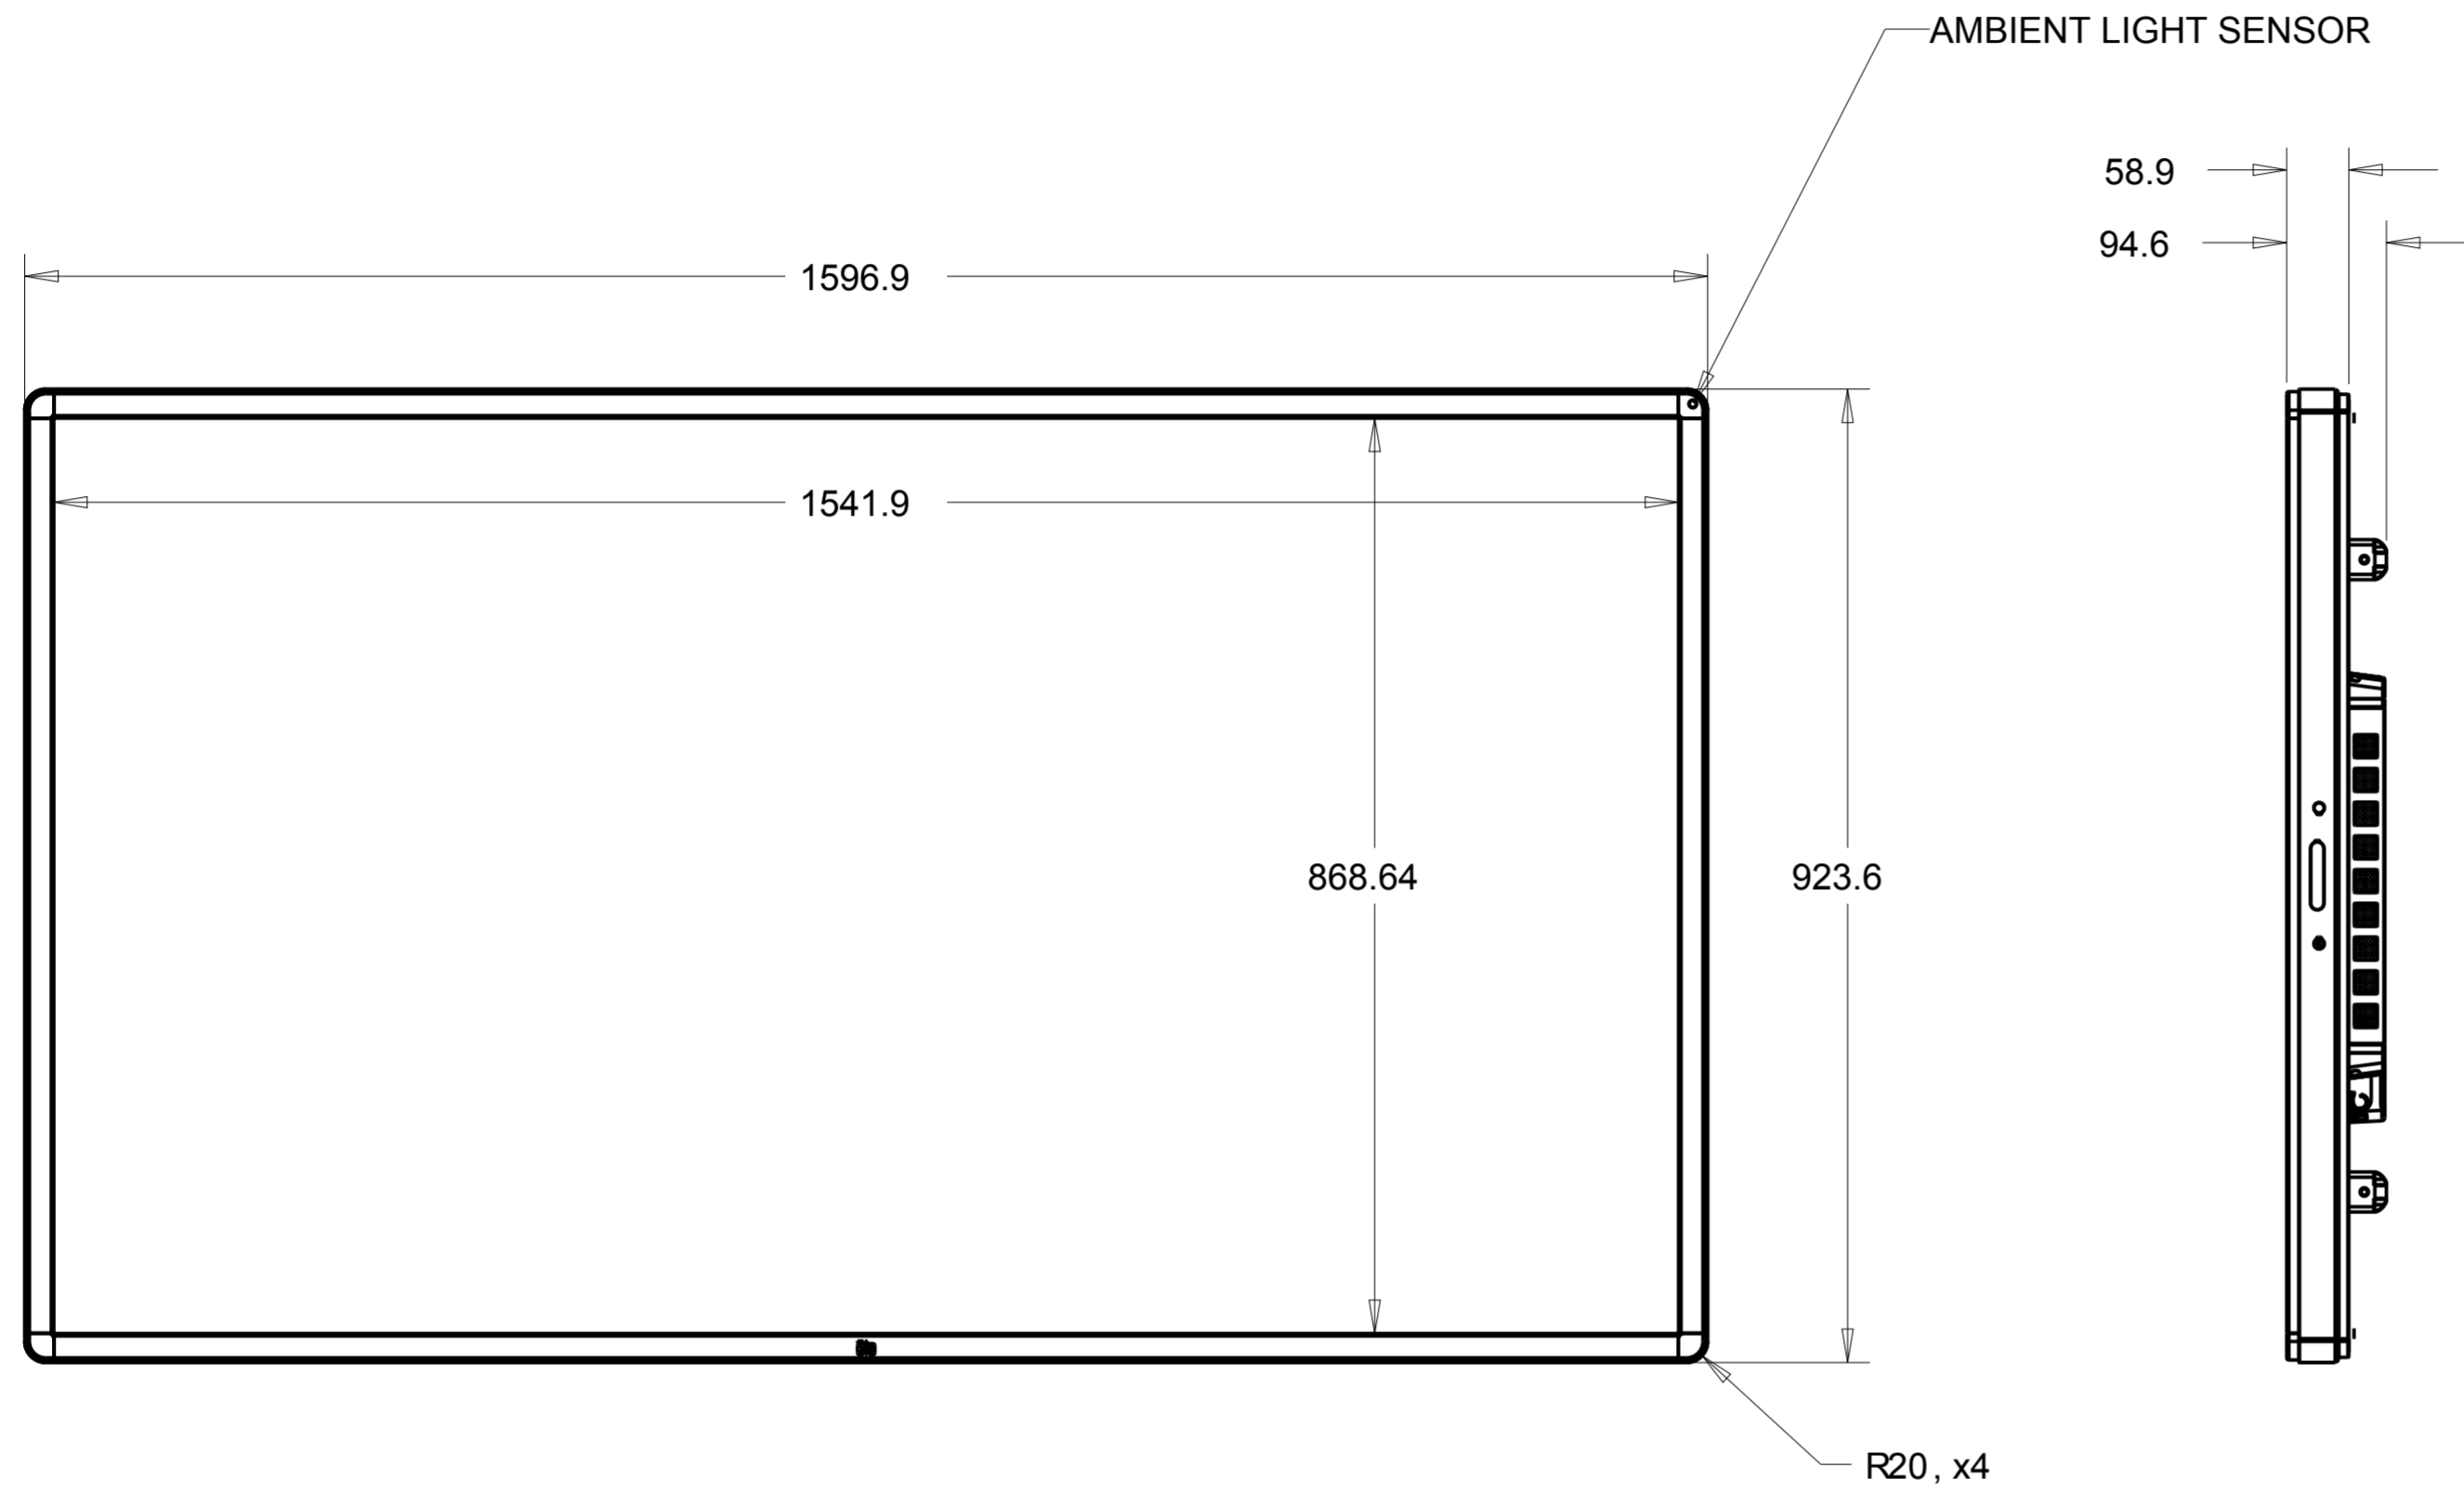

DIMENSIONAL DRAWING: 7001LT

LANDSCAPE ORIENTATION

PORTRAIT ORIENTATION  
(COMPUTER MODULE BAY MUST BE ON TOP)

# OPTIONAL WALLMOUNT KIT P/N: E000802