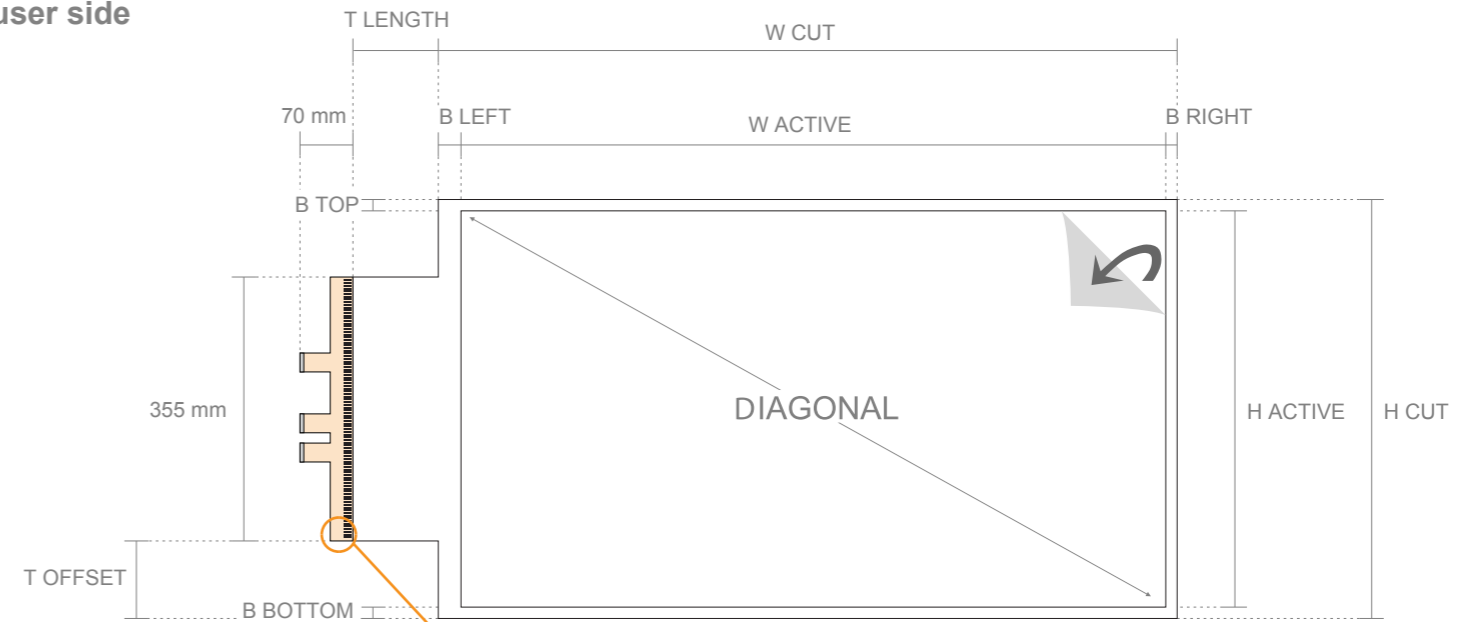

Aspect Ratio 4:3

Diagonal	Wactive	Hactive	Wcut	Hcut	Btop	Bleft	Bright	Bbottom	TsideOffset	TsideLength
30	612	459	652	489	15	25	15	15	67	35
40	800	600	840	630	15	25	15	15	138	35
50	1000	750	1040	780	15	25	15	15	213	35
60	1200	900	1240	930	15	25	15	15	288	35
67	1354	1015	1394	1045	15	25	15	15	345	35
80	1600	1200	1640	1230	15	25	15	15	438	35
84	1700	1275	1740	1305	15	25	15	15	475	35

Aspect Ratio 16:9

Diagonal	Wactive	Hactive	Wcut	Hcut	Btop	Bleft	Bright	Bbottom	TsideOffset	TsideLength
30	664	374	704	404	15	25	15	15	25	35
32	699	393	739	423	15	25	15	15	34	35
40	886	498	926	528	15	25	15	15	87	35
42	930	523	970	553	15	25	15	15	99	35
43	941	530	981	560	15	25	15	15	103	35
46	1019	573	1059	603	15	25	15	15	124	35
47	1040	585	1080	615	15	25	15	15	130	35
48	1063	598	1103	628	15	25	15	15	137	35
49	1074	604	1114	634	15	25	15	15	140	35
50	1107	623	1147	653	15	25	15	15	149	35
52	1150	648	1190	678	15	25	15	15	162	35
55	1210	681	1250	711	15	25	15	15	178	35
57	1252	704	1292	734	15	25	15	15	190	35
58	1284	722	1324	752	15	25	15	15	199	35
60	1328	747	1368	777	15	25	15	15	211	35
65	1429	804	1469	834	15	25	15	15	240	35
68	1505	847	1545	877	15	25	15	15	261	35
70	1550	872	1590	902	15	25	15	15	274	35
72	1594	897	1634	927	15	25	15	15	286	35
74	1638	922	1678	952	15	25	15	15	299	35
75	1651	929	1691	959	15	25	15	15	302	35
80	1771	997	1811	1027	15	25	15	15	336	35
82	1815	1021	1855	1051	15	25	15	15	348	35
84	1860	1046	1900	1076	15	25	15	15	361	35
85	1882	1059	1922	1089	15	25	15	15	367	35
90	1990	1121	2030	1151	15	25	15	15	398	35
98	2159	1215	2199	1245	15	25	15	15	445	35
100	2210	1245	2250	1275	15	25	15	15	460	35

* For permanent version

		A3		
Material: SKIN - Polymer foil PCB - Fiberglass board Flex Cable - Polyester film	Date: 01/01/2017	Title: SKIN DUALTOUCH STANDARD SIZES DRAWING		
Projection: Third Angle Projection	Dimensions: All dimensions in millimeters			Document code MKT.257.19
				Sheet 2 of 3