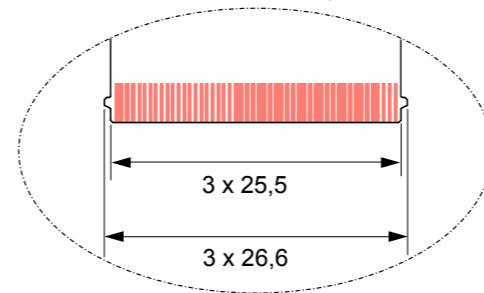

SKIN DUALTOUCH

Values in mm
All information is $\pm 0,5\text{mm}$