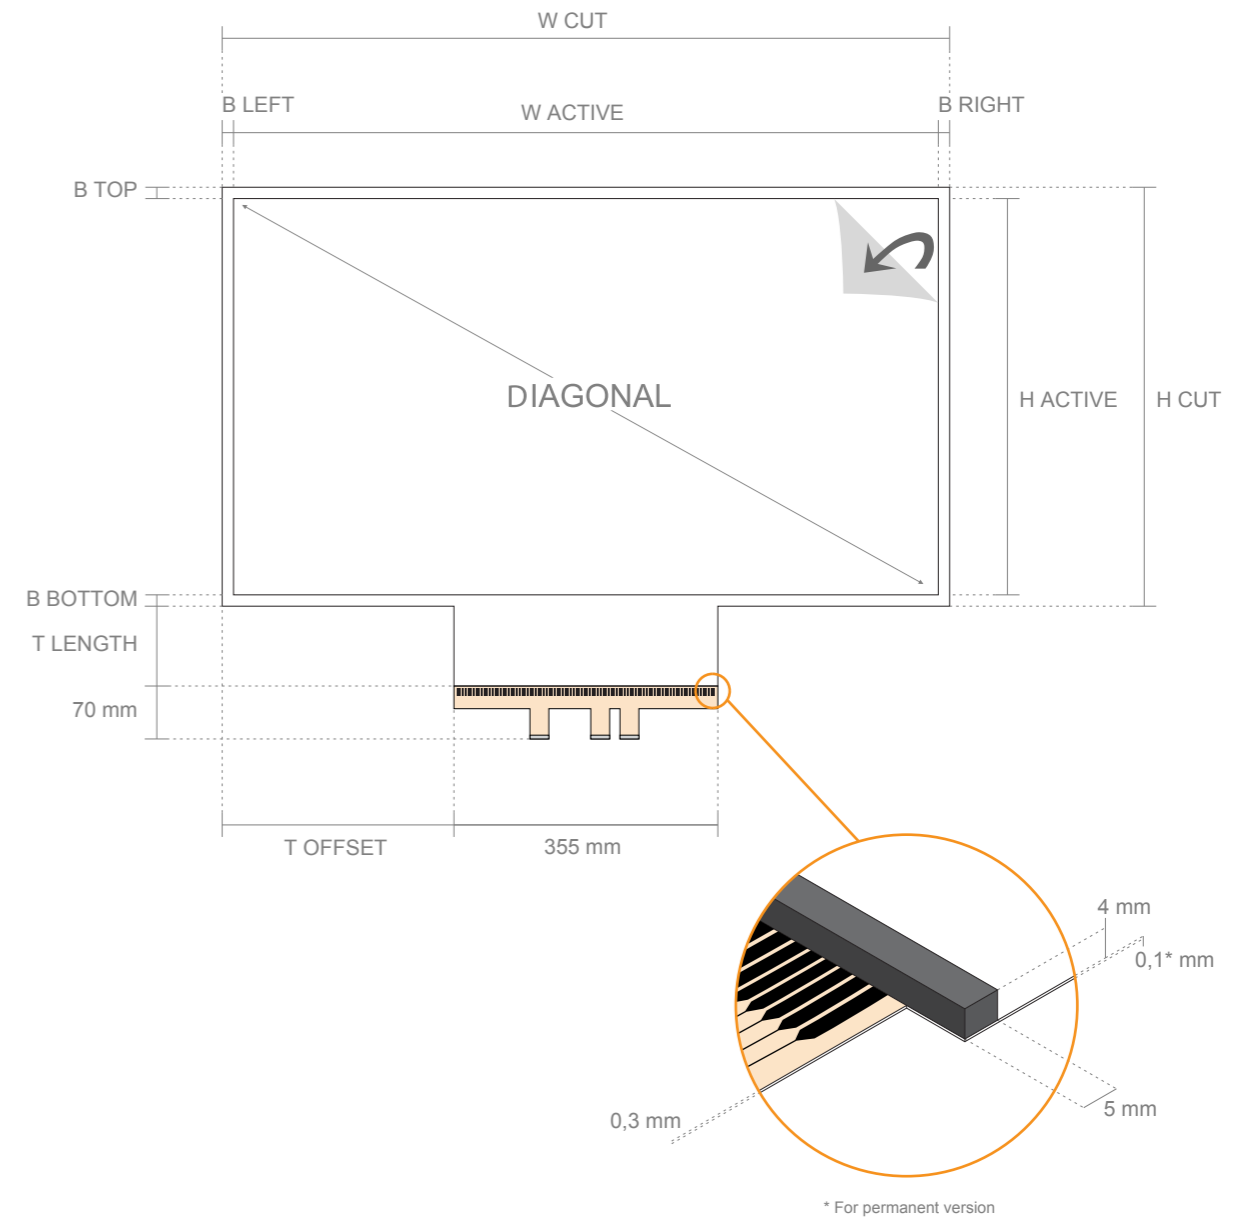

SKIN DUALTOUCH BOTTOM TAIL

View from the user side

Standard sizes (mm)
All information is ± 1 mm

Aspect Ratio 4:3

Diagonal	Wactive	Hactive	Wcut	Hcut	Btop	Bleft	Bright	Bbottom	TbottomOffset	TbottomLength
30	612	459	642	499	15	15	15	25	148	35
40	800	600	830	640	15	15	15	25	242	35
50	1000	750	1030	790	15	15	15	25	342	35
60	1200	900	1230	940	15	15	15	25	442	35
67	1354	1015	1384	1055	15	15	15	25	519	35
80	1600	1200	1630	1240	15	15	15	25	642	35
84	1700	1275	1730	1315	15	15	15	25	692	35

		A3			
Material: SKIN - Polymer foil PCB - Fiberglass board Flex Cable - Polyester film	Date: 01/01/2017	Drawn by: DISPLAX			Title: SKIN DUALTOUCH STANDARD SIZES DRAWING
Projection: Third Angle Projection	Dimensions: All dimensions in millimeters			Document code MKT.257.19	Sheet 1 of 3

SKIN DUALTOUCH SIDE TAIL

View from the user side

Standard sizes (mm)
All information is ±1mm

Aspect Ratio 4:3

Diagonal	Wactive	Hactive	Wcut	Hcut	Btop	Bleft	Bright	Bbottom	TsideOffset	TsideLength
30	612	459	652	489	15	25	15	15	67	35
40	800	600	840	630	15	25	15	15	138	35
50	1000	750	1040	780	15	25	15	15	213	35
60	1200	900	1240	930	15	25	15	15	288	35
67	1354	1015	1394	1045	15	25	15	15	345	35
80	1600	1200	1640	1230	15	25	15	15	438	35
84	1700	1275	1740	1305	15	25	15	15	475	35

SKIN DUALTOUCH

Values in mm
All information is $\pm 0,5\text{mm}$

Touch Controller dimensions

Screw diameter: M3 or M3.5

		A3		DISPLAX	
Material: SKIN - Polymer foil PCB - Fiberglass board Flex Cable - Polyester film		Date: 01/01/2017		Title: SKIN DUALTOUCH STANDARD SIZES DRAWING	
		Drawn by: DISPLAX			
Projection: Third Angle Projection 		Dimensions: All dimensions in millimeters			
				Document code MKT.257.19	Sheet 3 of 3